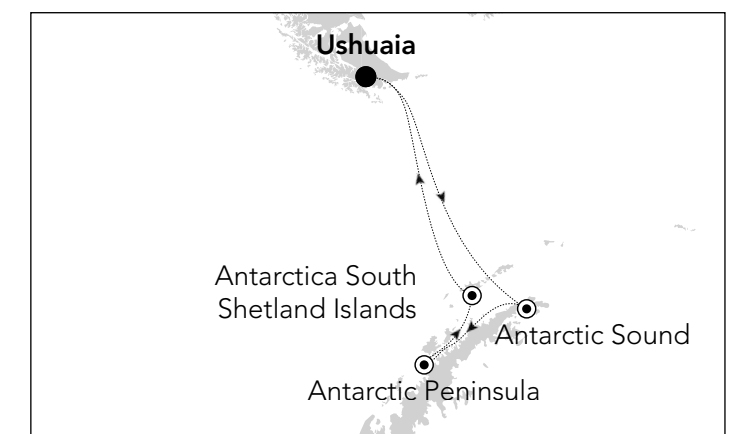

GET POLARISED

EXPEDITION

LET US TAKE YOU CLOSER
TO THE AUTHENTIC BEAUTY OF ANTARCTICA

Challenging, inspiring and seemingly another world, Antarctica is the world's ultimate destination. It may be hard to reach but the comfort of our Expeditions fleet make the journey a smooth sailing. If you have ever wanted to wander on the closest place on earth resembling another planet, wanted to feel the palpable remoteness, wanted to imbibe in adventure and exploration like never before, wanted to be part of history or just wanted to be able to be wowed by our incredible earth then it's time for Antarctica.

ON BOOKINGS MADE UNTIL 28 JUN, 2019
ON VOYAGES DEPARTING FROM 01 NOV, 2019

**US\$ 1,000
SPECIAL SAVINGS PER PERSON**
ON BOOKINGS MADE UNTIL 31 JUL, 2019

BUENOS AIRES to USHUAIA | 16 days

Departure: 24 Nov 2019
Ship: Silver Cloud | Voyage: 1925
Fares from US\$ 12,420 per guest

USHUAIA Roundtrip | 10-12 days

Departure: 08 Feb 2020 | Ship: Silver Cloud | Voyage: 1004
Departure: 21 Feb 2020 | Ship: Silver Explorer | Voyage: 7004
Fares from US\$ 17,280 / US\$ 12,960 per guest