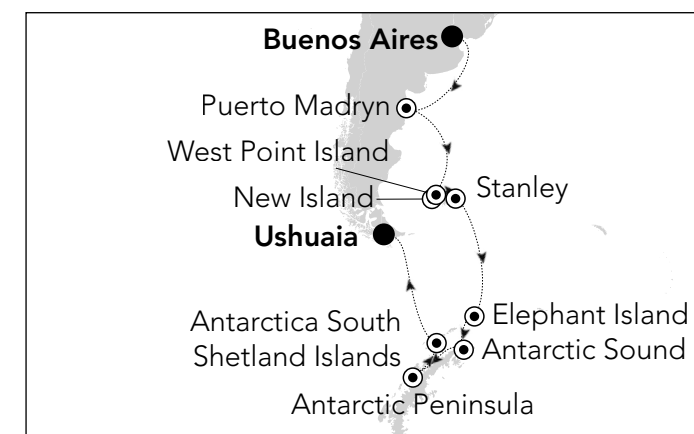

GET POLARISED

EXPEDITION

LET US TAKE YOU CLOSER
TO THE AUTHENTIC BEAUTY OF ANTARCTICA

Challenging, inspiring and seemingly another world, Antarctica is the world's ultimate destination. It may be hard to reach but the comfort of our Expeditions fleet make the journey a smooth sailing. If you have ever wanted to wander on the closest place on earth resembling another planet, wanted to feel the palpable remoteness, wanted to imbibe in adventure and exploration like never before, wanted to be part of history or just wanted to be able to be wowed by our incredible earth then it's time for Antarctica.

Travel to the world's most iconic destination in luxury and comfort aboard the best exploration ships at sea.

TAKE ADVANTAGE OF OUR **EXCLUSIVE SAVINGS** FOR SELECT ANTARCTICA VOYAGES:

10% EARLY BOOKING BONUS

ON BOOKINGS MADE UNTIL 28 JUN, 2019
ON VOYAGES DEPARTING FROM 01 NOV, 2019

**US\$ 1,000
SPECIAL SAVINGS PER PERSON**
ON BOOKINGS MADE UNTIL 31 JUL, 2019

BUENOS AIRES to USHUAIA | 16 days

Departure: 24 Nov 2019
Ship: Silver Cloud | Voyage: 1925
Fares from US\$ 12,420 per guest

USHUAIA Roundtrip | 10-12 days

Departure: 08 Feb 2020 | Ship: Silver Cloud | Voyage: 1004
Departure: 21 Feb 2020 | Ship: Silver Explorer | Voyage: 7004
Fares from US\$ 17,280 / US\$ 12,960 per guest